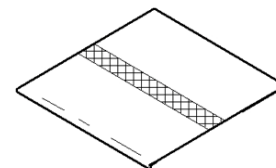

Seating

Seat upholstery

DDA0610 Standard seat upholstery

220 grams